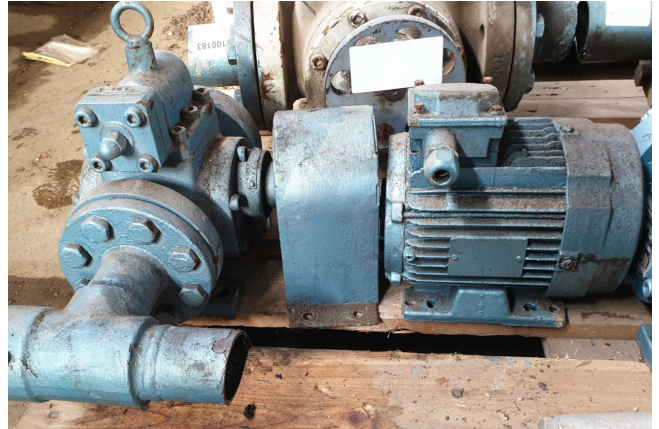

Mycom M50PM

Specifications

Brand	Mycom
Type	M50PM
Power max. (kW)	2,2
Remarks	Y.o.b. 2014
Stock	1

Description

Used Mycom M50PM

Used Mycom/Mayekawa M50PM oil pump with electromotor Leroy Somer 60 Hz - 2,2 kW - 1720 RPM.